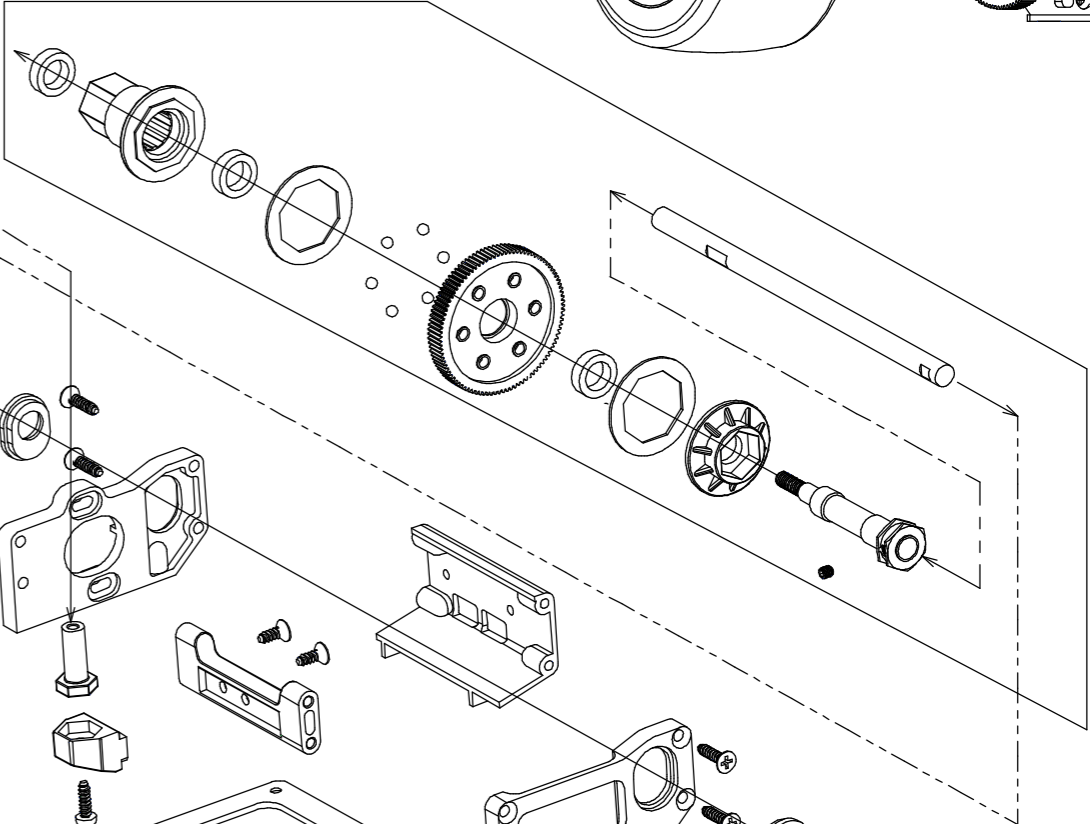

After the body is set,  
another  
body pin is set.

After the body set,  
another body pin  
is set.

Intersection  
new

SERVO  
Adhesive couple-face tape

Pivot Block Parts

Rear Wheel-Tire Right